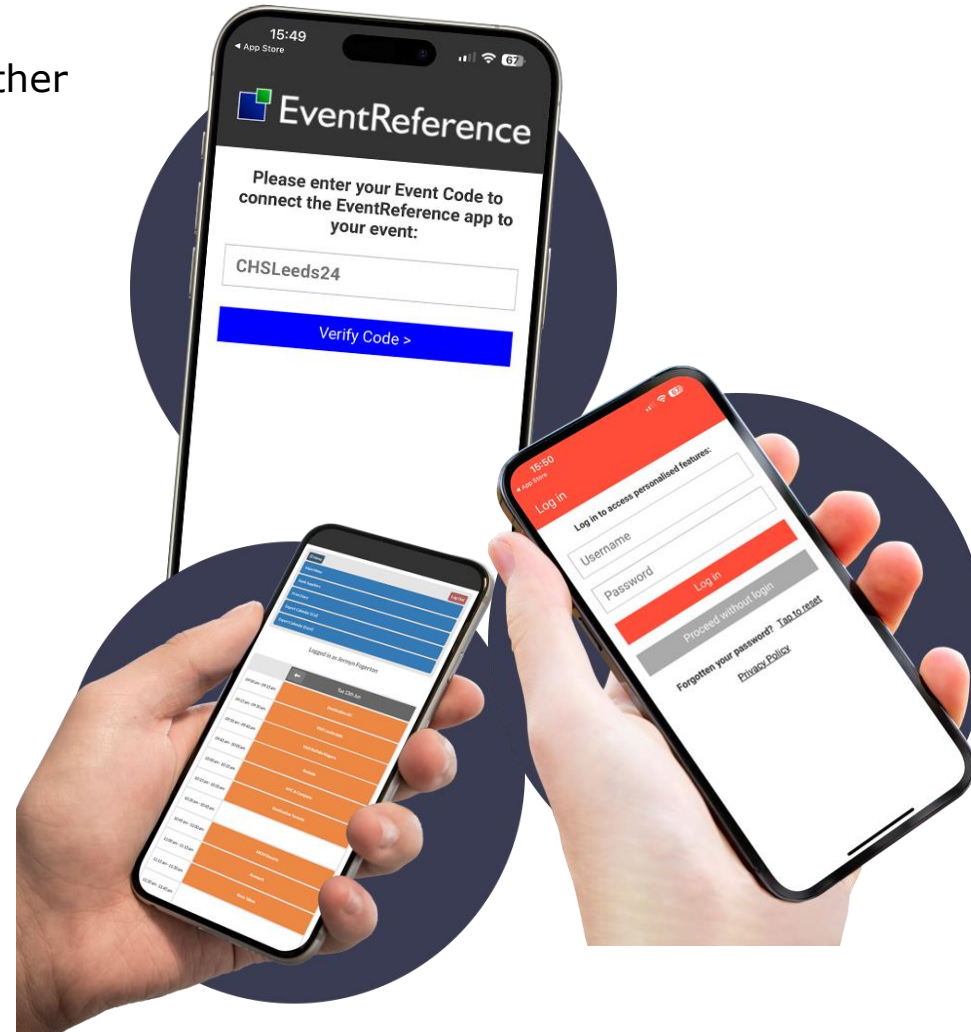

Exhibitor Apps

EventReference
=
Event App

LeadReference
=
Lead Collection

Step 1: Download the EventReference app from either the Apple App Store or Google Play store

The logo looks like this:

Step 2: Enter the event code: **CHS2024**

Step 3: Enter the login details you were provided to access your diary online

Step 4: View your diary, show information and much more

INFO: If you have any issues, please head to the registration area where support will be available

Step 1: Download the LeadReference app from either the Apple App Store or Google Play store

The logo looks like this:

Step 2: Log into the app using the login details supplied to you by your stand manager