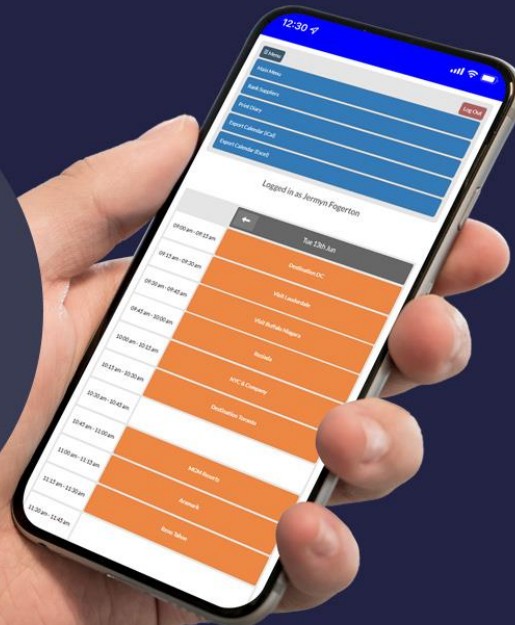

Exhibitor Apps

EventReference
=
Event App

LeadReference
=
Lead Collection

Step 1: Download the EventReference app from either the Apple App Store or Google Play store

The logo looks like this:

Step 2: Enter the event code: **CHS2024**

Step 3: Enter the login details you were provided to access your diary online

Step 4: View your diary, show information and much more

INFO: If you have any issues, please head to the registration area where support will be available

Step 1: Download the LeadReference app from either the Apple App Store or Google Play store

The logo looks like this:

Step 2: Log into the app using the login details supplied to you by your stand manager